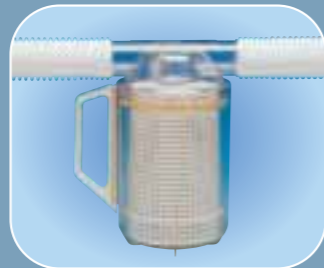

- in ground pools
- Rectangular, oval or complex shapes
- flat bottoms, gentle slopes or diving area with complex slopes
- all surfaces (tiles, liner, Polyester skin, reinforced PVC, painted concrete)

The Classic is supplied with a complete accessory kit

The leaf trap is available as an extra, designed to collect the leaves sucked in by the Classic before they reach the pump's pre-filter.